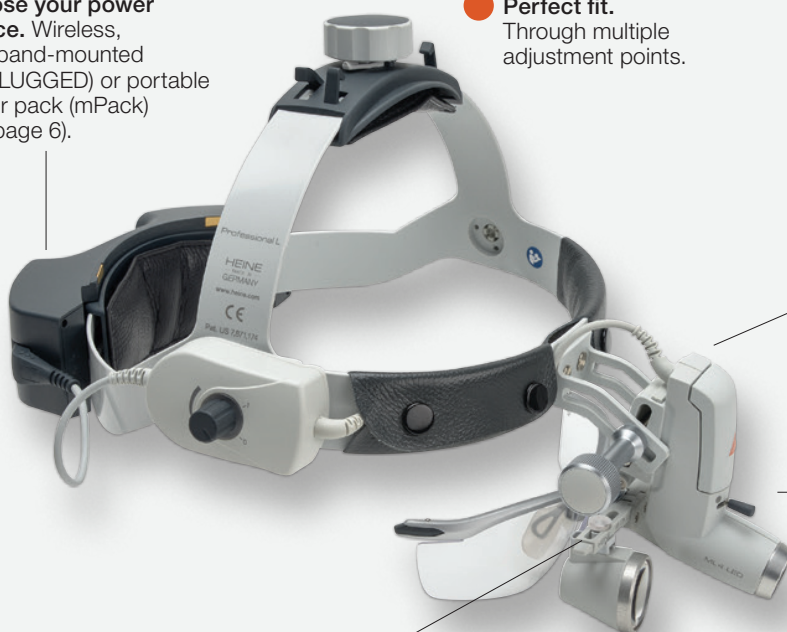

TOPSELLER IN ALL SURGICAL SPECIALTIES

- **Choose your power source.** Wireless, headband-mounted (UNPLUGGED) or portable power pack (mPack) (see page 6).

- **Perfect fit.** Through multiple adjustment points.

- **Shadow free image.** Through a compact coaxial design.

- **Adjustable spot size.** e.g. 30 to 80mm at 420mm working distance – for an optimal field of view.

- **Unique HEINE LED^{HQ}.** 65,000 Lux. Homogenous. True colour rendering.

- **i-View loupe mount.** For any angle of view. With flip-up function.