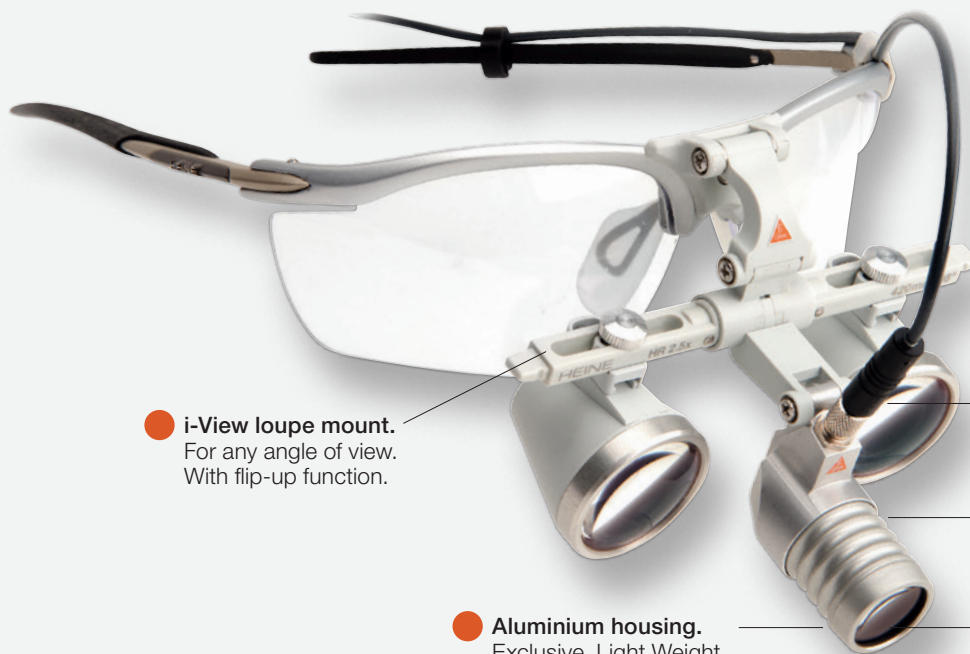

- **Shadow free image.** Through a compact coaxial design.

- **Adjustable spot size.** e.g. 30 to 80mm at 420mm working distance – for an optimal field of view.

- **Unique HEINE LED^{HQ}.** 65,000 Lux. Homogenous. True colour rendering.

- **i-View loupe mount.** For any angle of view. With flip-up function.

> For ordering information, please see the last page or visit www.heine.com

Experience HEINE LoupeLight 2

Brighter. Lighter. Improved functionality.

MOST TRUSTED BY DENTISTS AND ENT SPECIALISTS

LED^{HO}
LED NOW IN HEINE QUALITY.

● **i-View loupe mount.**
For any angle of view.
With flip-up function.

● **Aluminium housing.**
Exclusive. Light Weight.
Durable.

- **Unique HEINE i-View Loupe Mount**
Adjustable viewing angle ensures a coaxial, shadow-free image.

- **Flip-up function.**
Ability to flip optics up for unmagnified views and overview.

OPTIMAL MAGNIFICATION