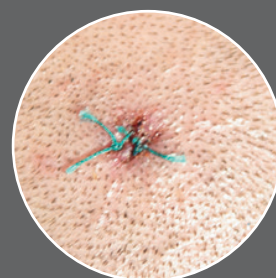

● With HEINE 2.5x Binocular Loupes and LoupeLight 2

LED NOW IN HEINE QUALITY.