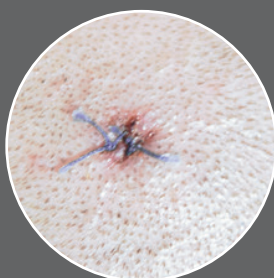

With a comparable competitor product (with illumination and with magnification)